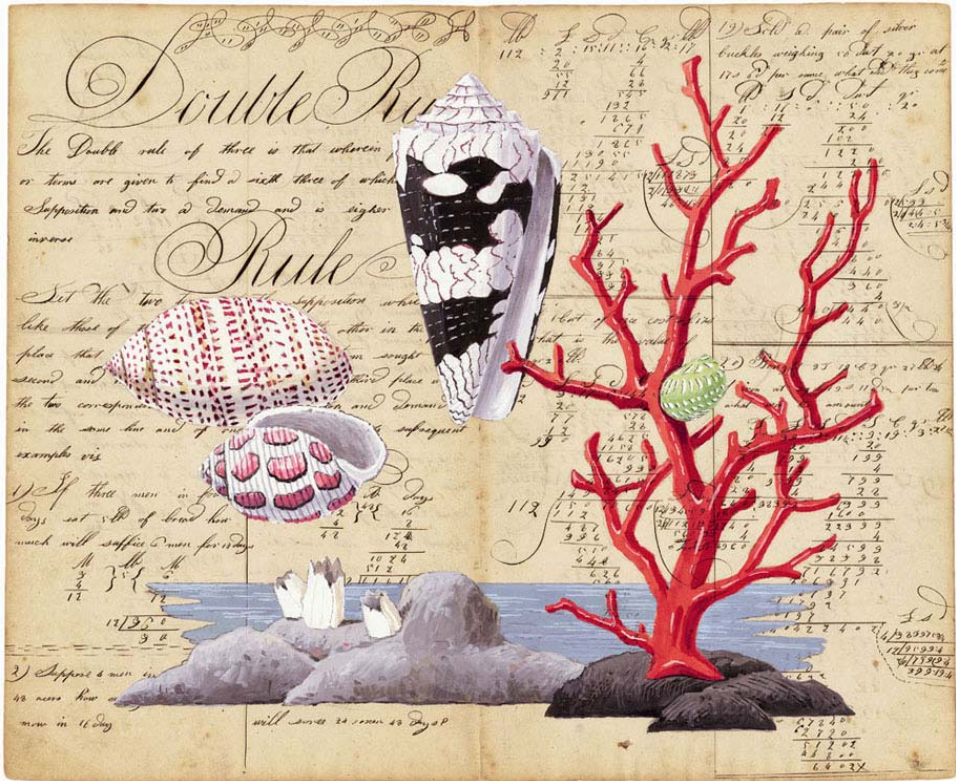

HOLLYHOCK

817 Hilldale Avenue
310.777.0100

West Hollywood, CA 90069
FAX 310.777.0110

Email: info@hollyhockinc.com

Harrison Howard
"Shells by the Sea"
Giclée Print, Edition of 200
in Ivory Paper Double Matte

Image Size: 12 7/8" h x 15 3/4" w
Matte Size: 20" h x 23" w

S-3 \$390.00